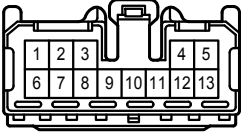

Light Auto Turn Off System

Light Auto Turn Off System

Light Auto Turn Off System

1D

Black

2A

White

2E

White

1B

White

1C

White

1H

White

1L