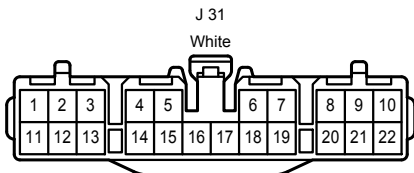

Light Auto Turn Off System

Light Auto Turn Off System

Light Auto Turn Off System

1D

Black

2A

White

2E

White

1B

White

1C

White

1H

White

1L