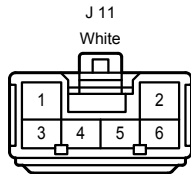

Light Auto Turn Off System

Light Auto Turn Off System

Light Auto Turn Off System

1D

Black

2A

White

2E

White

1B

White

1C

White

1H

White

1L