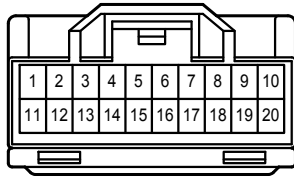

Light Auto Turn Off System

Light Auto Turn Off System

Light Auto Turn Off System

1D

Black

2A

White

2E

White

1B

White

1C

White

1H

White

1L