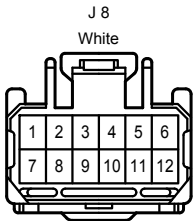

Light Auto Turn Off System

Light Auto Turn Off System

Light Auto Turn Off System

1D

Black

2A

White

2E

White

1B

White

1C

White

1H

White

1L