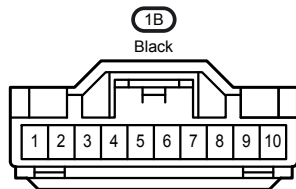

Light Auto Turn Off System

Light Auto Turn Off System

Light Auto Turn Off System

1D

Black

2A

White

2E

White

1B

White

1C

White

1H

White

1L

White

IB3

Gray

ID2

White

Gray

Gray

ID3