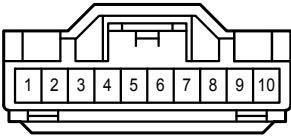

Light Auto Turn Off System

Light Auto Turn Off System

Light Auto Turn Off System

1D

Black

2A

White

2E

White

1B

White

1C

White

1H

White

1L