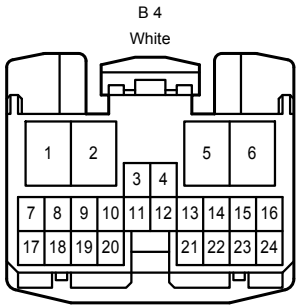

Light Auto Turn Off System

Light Auto Turn Off System

Light Auto Turn Off System

1D

Black

2A

White

2E

White

1B

White

1C

White

1H

White

1L