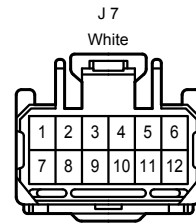

Light Auto Turn Off System

Light Auto Turn Off System

Light Auto Turn Off System

1D

Black

2A

White

2E

White

1B

White

1C

White

1H

White

1L