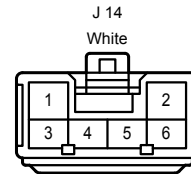

Light Auto Turn Off System

Light Auto Turn Off System

Light Auto Turn Off System

1D

Black

2A

White

2E

White

1B

White

1C

White

1H

White

1L