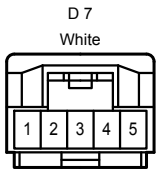

Light Auto Turn Off System

Light Auto Turn Off System

Light Auto Turn Off System

1D

Black

2A

White

2E

White

1B

White

1C

White

1H

White

1L