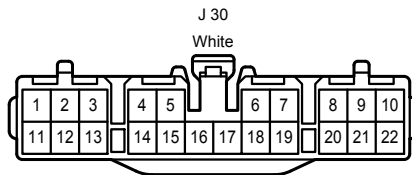

Light Auto Turn Off System

Light Auto Turn Off System

Light Auto Turn Off System

1D

Black

2A

White

2E

White

1B

White

1C

White

1H

White

1L