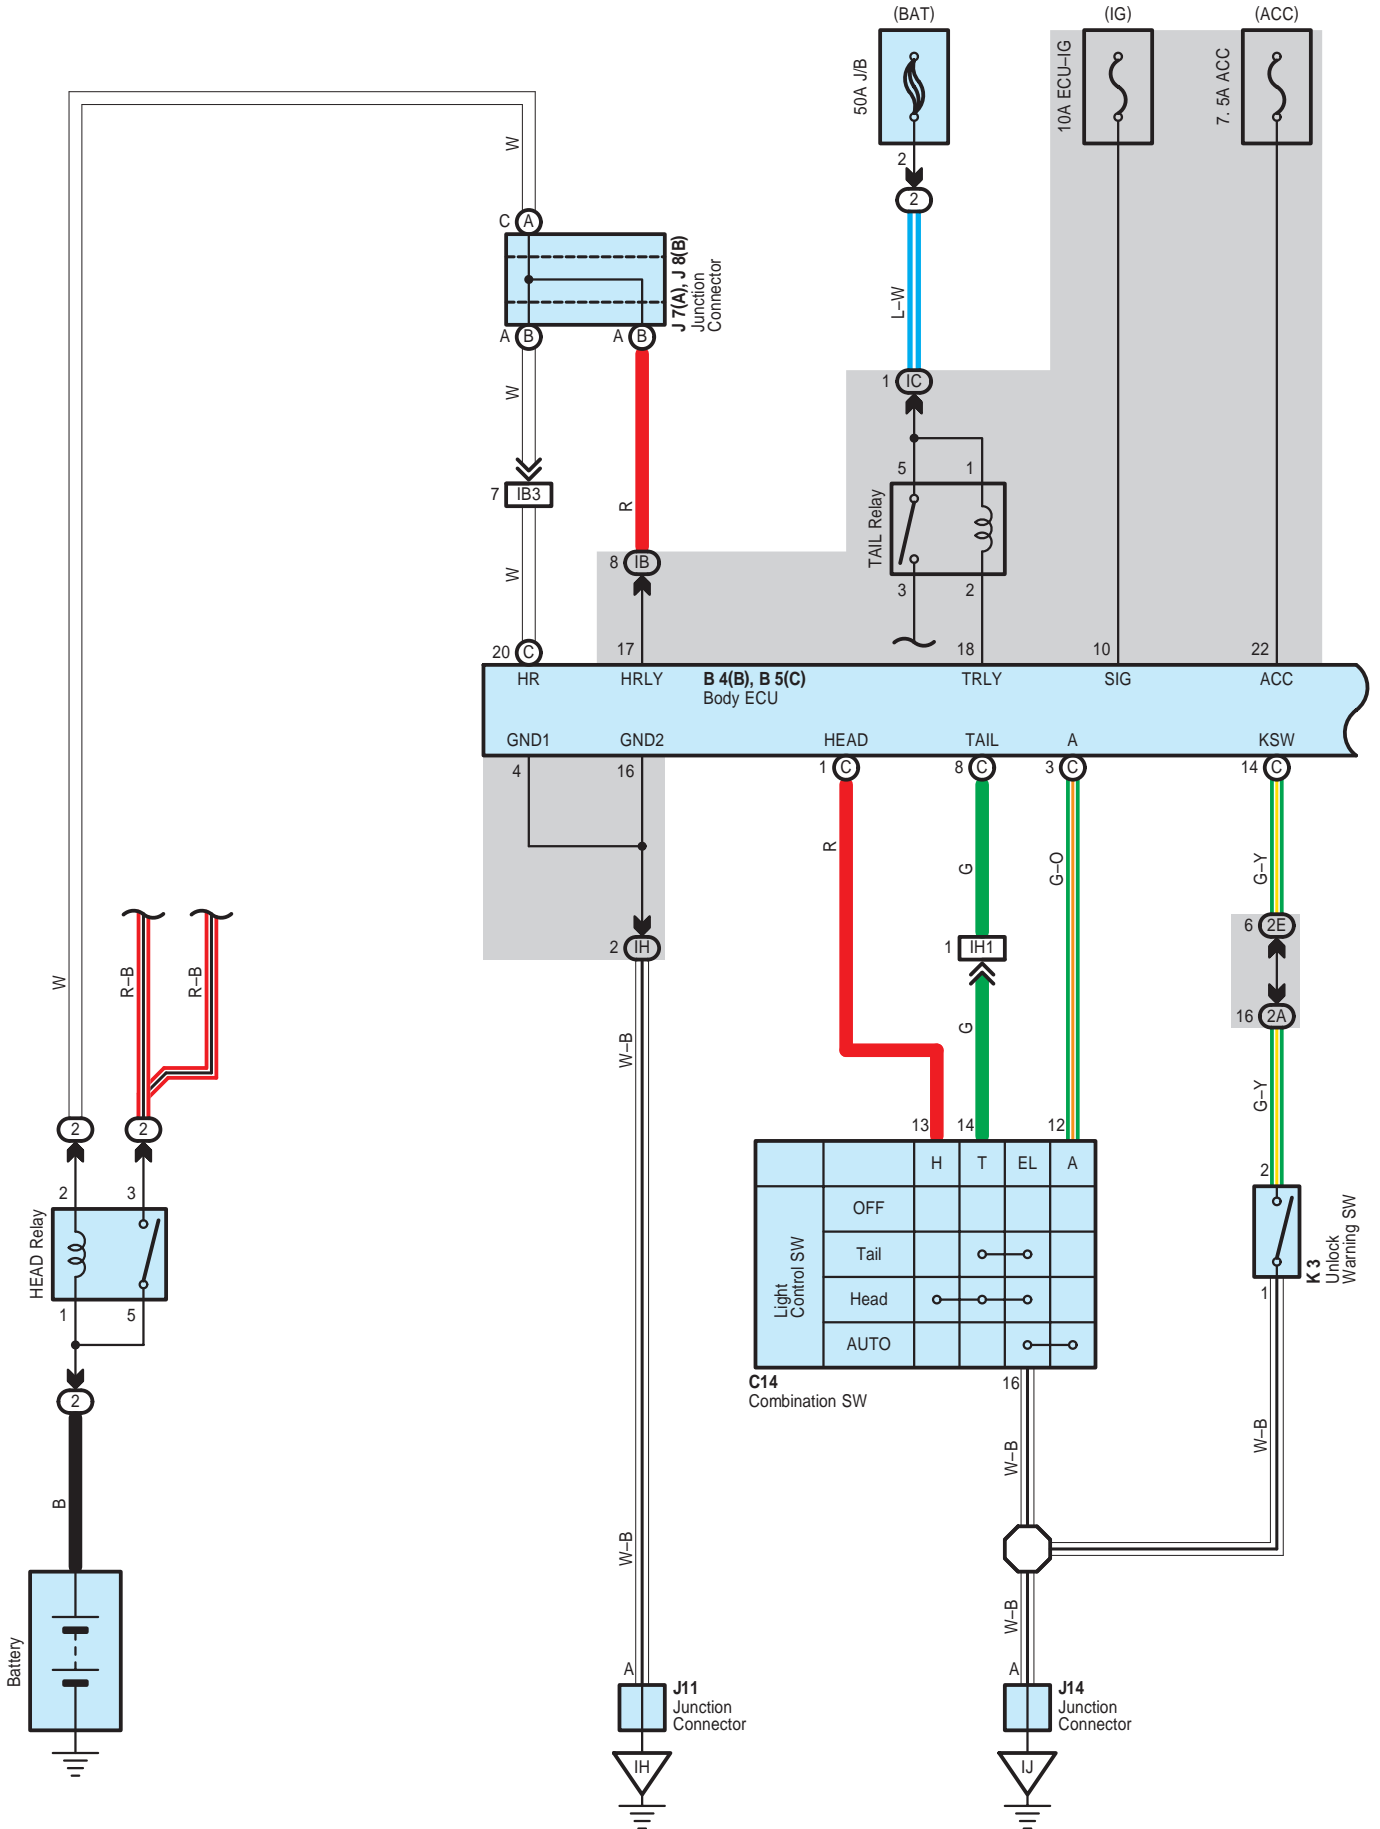

Light Auto Turn Off System

Light Auto Turn Off System

Light Auto Turn Off System

1D

Black

2A

White

2E

White

1B

White

1C

White

1H

White

1L

White

IB3

Gray

ID2

White

Gray

Gray

ID3

White

Light Auto Turn Off System

IH1
White

IR1
Gray