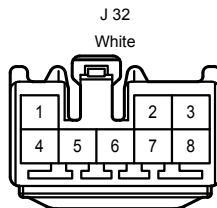

Light Auto Turn Off System

Light Auto Turn Off System

Light Auto Turn Off System

1D

Black

2A

White

2E

White

1B

White

1C

White

1H

White

1L