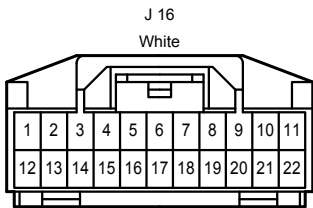

Light Auto Turn Off System

Light Auto Turn Off System

Light Auto Turn Off System

1D

Black

2A

White

2E

White

1B

White

1C

White

1H

White

1L