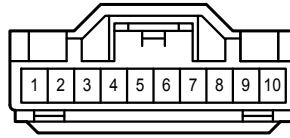

Light Auto Turn Off System

Light Auto Turn Off System

Light Auto Turn Off System

1D

Black

2A

White

2E

White

1B

White

1C

White

1H

White

1L