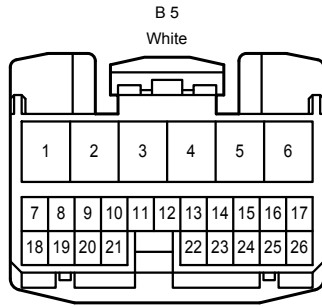

Light Auto Turn Off System

Light Auto Turn Off System

Light Auto Turn Off System

1D

Black

2A

White

2E

White

1B

White

1C

White

1H

White

1L