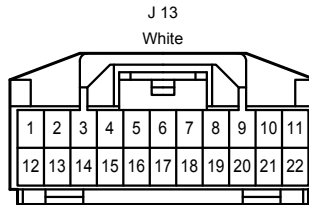

Light Auto Turn Off System

Light Auto Turn Off System

Light Auto Turn Off System

1D

Black

2A

White

2E

White

1B

White

1C

White

1H

White

1L