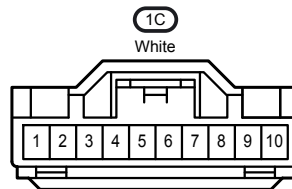

Light Auto Turn Off System

Light Auto Turn Off System

Light Auto Turn Off System

1D

Black

2A

White

2E

White

1B

White

1C

White

1H

White

1L