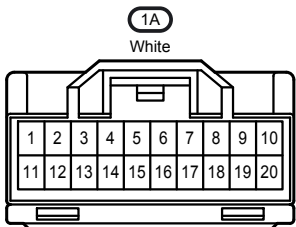

Light Auto Turn Off System

Light Auto Turn Off System

Light Auto Turn Off System

1D

Black

2A

White

2E

White

1B

White

1C

White

1H

White

1L