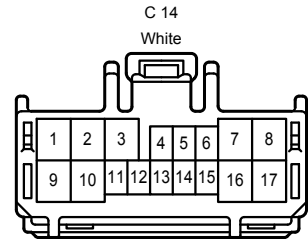

Light Auto Turn Off System

Light Auto Turn Off System

Light Auto Turn Off System

1D

Black

2A

White

2E

White

1B

White

1C

White

1H

White

1L

White

IB3

Gray

ID2

White

Gray

Gray

ID3